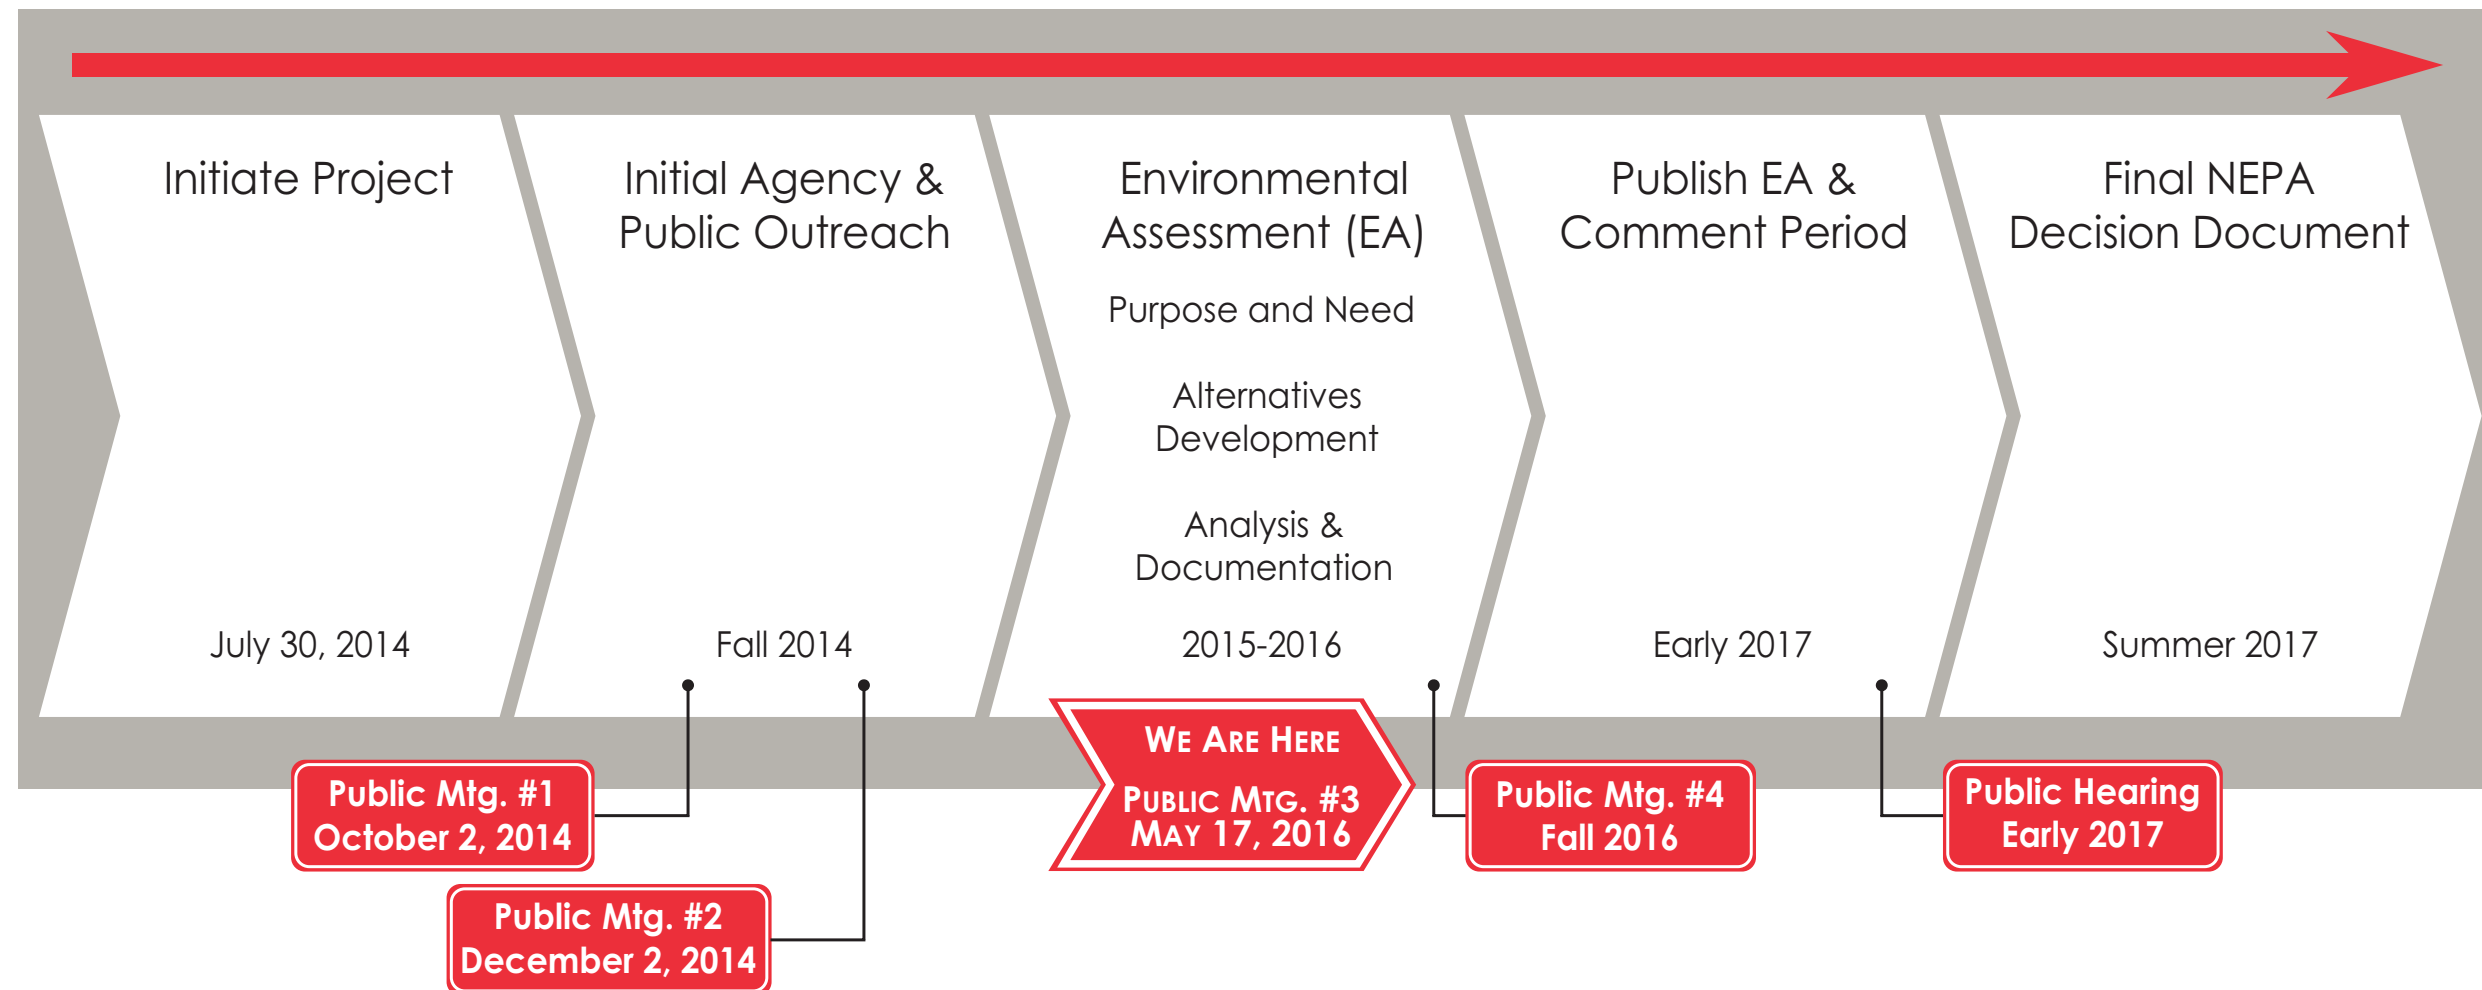

ENVIRONMENTAL ASSESSMENT for Union Station to Georgetown Streetcar Transportation Improvements

NEPA PROCESS EVALUATION

- Federal Highway Administration and Federal Transit Administration are the joint lead federal agencies
- National Park Service and National Capital Planning Commission are cooperating agencies

NEPA = National Environmental Policy Act